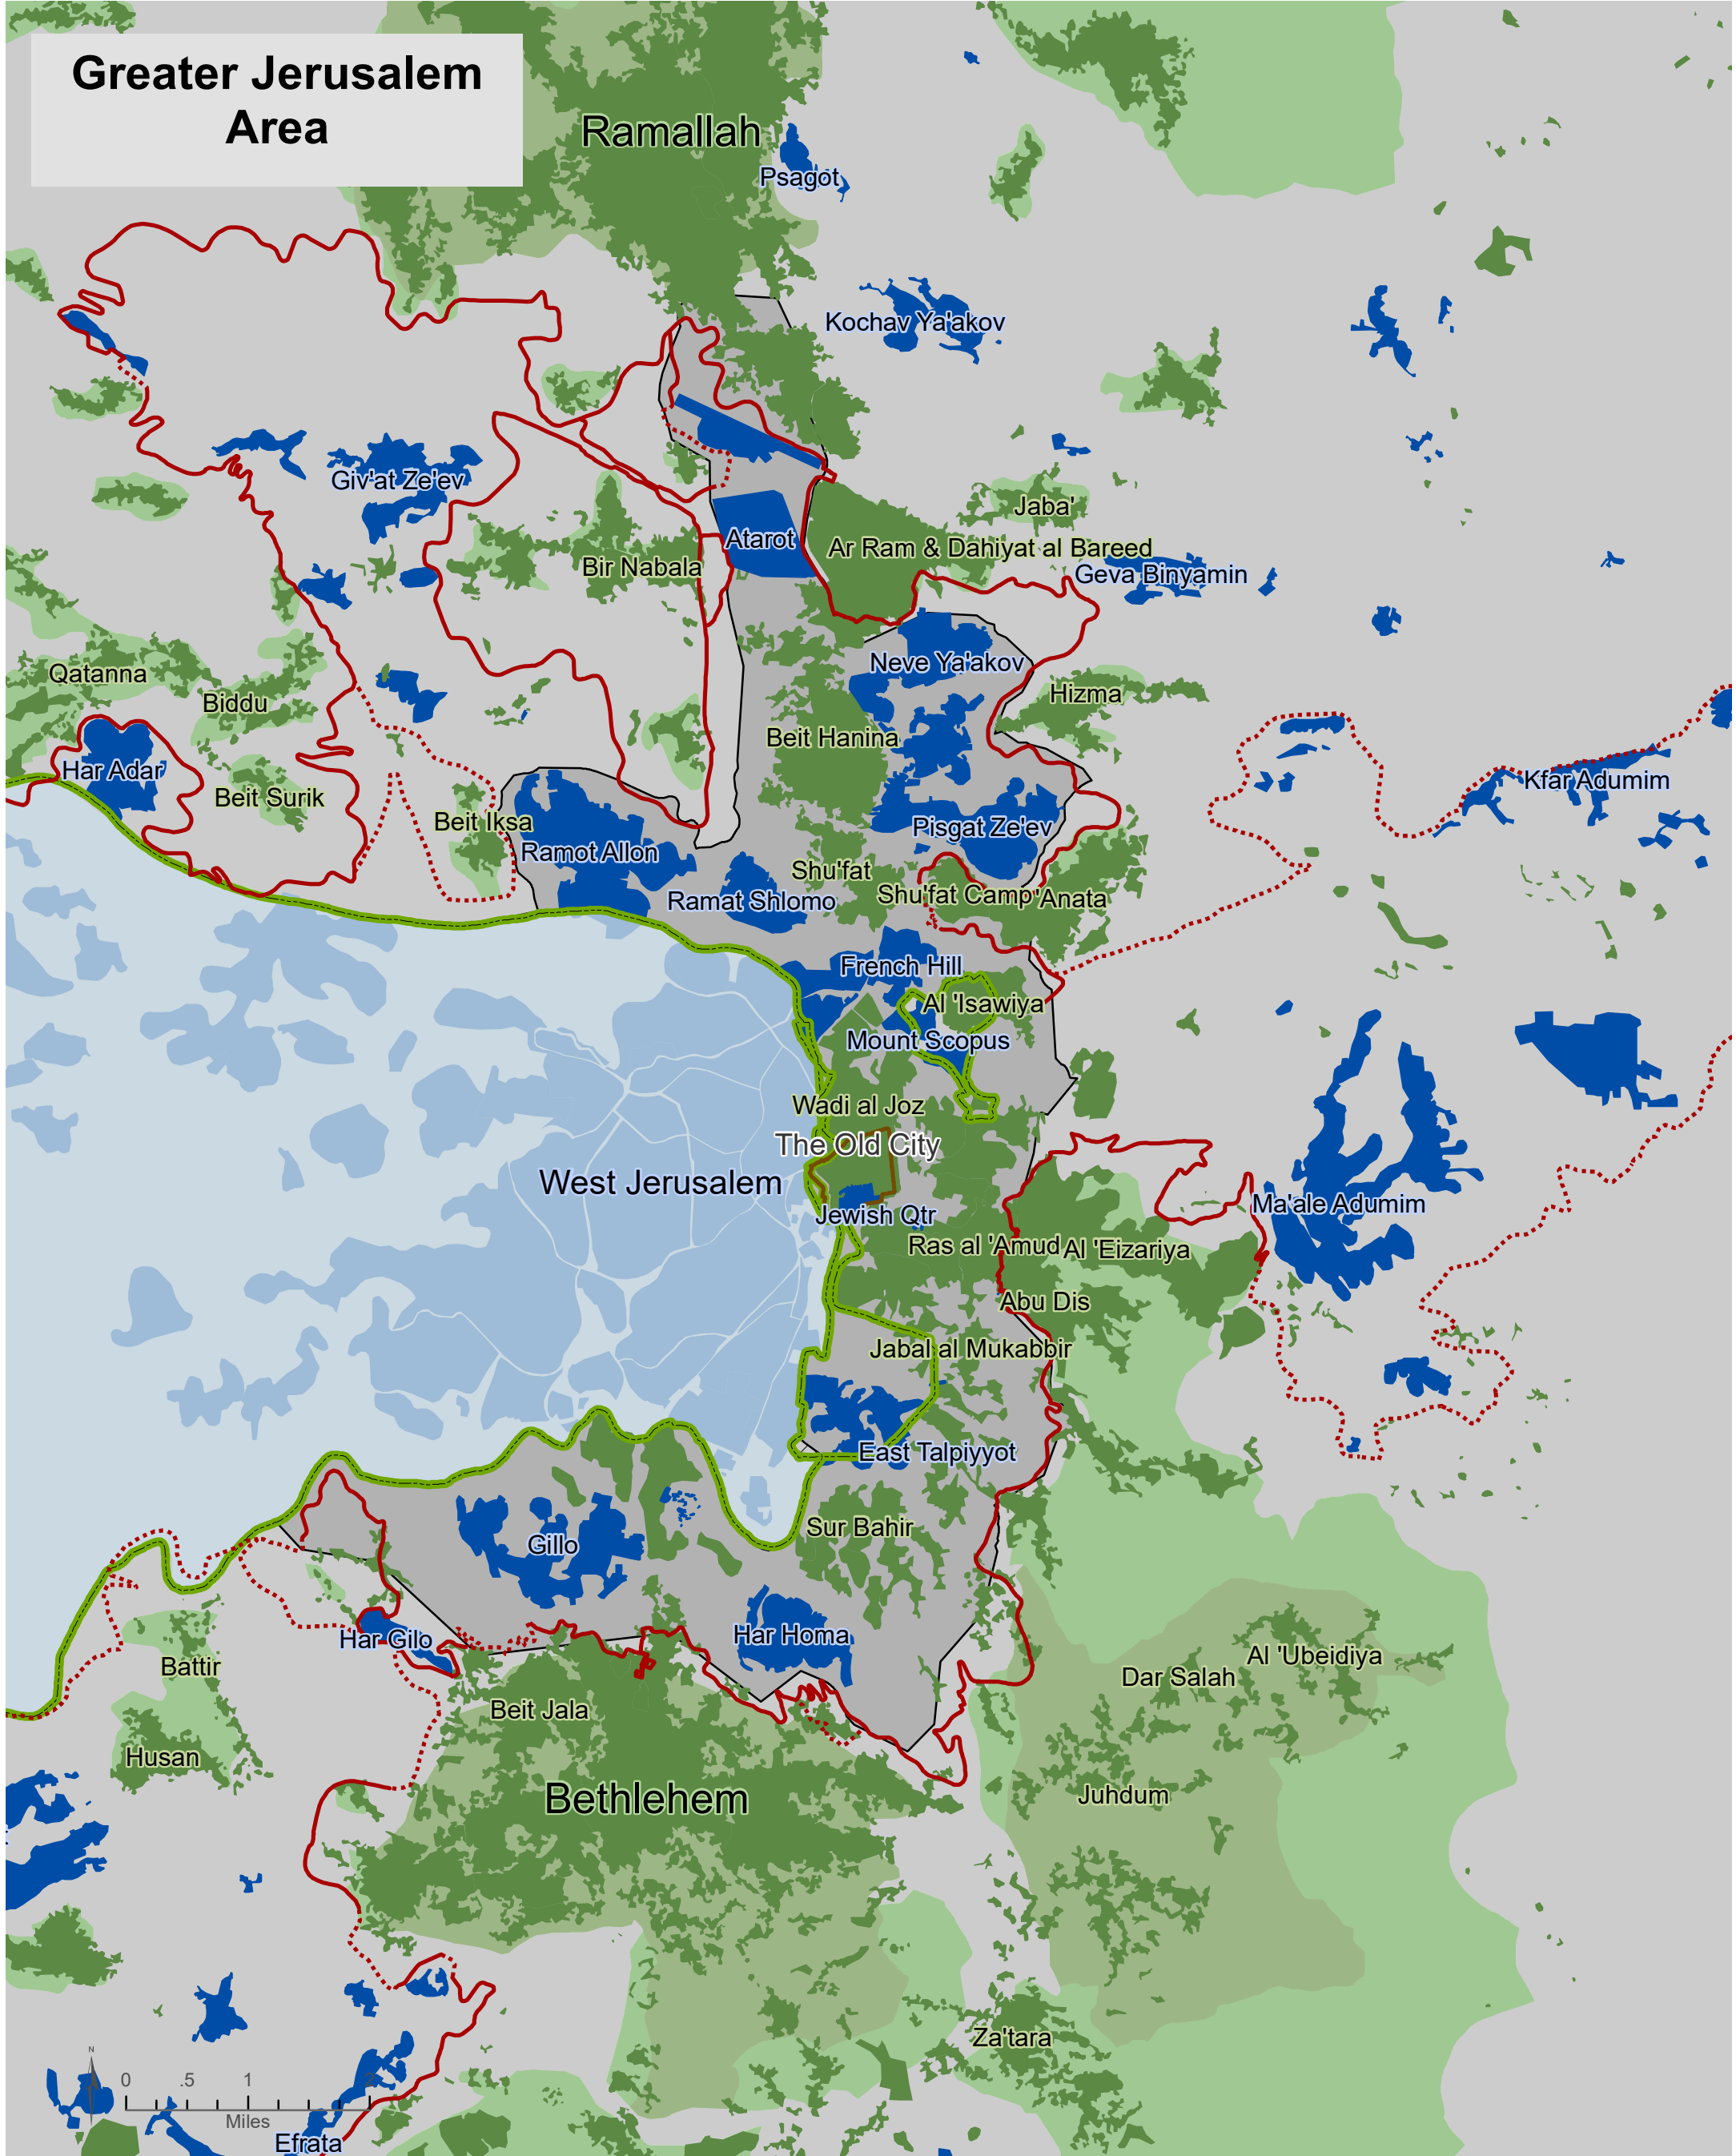

# Greater Jerusalem Area

1967 Lines

Israeli Security Barrier

Israeli Security Barrier (Planned)

Israeli Settlements and Neighborhoods

Palestinian Towns

East Jerusalem (Israeli-defined)

## West Bank Areas:

Area A (18%): Palestinian Civil and Security Control

Area B (22%): Palestinian Civil Control and Israeli Security Control

Area C (60%): Israeli Civil and Security Control